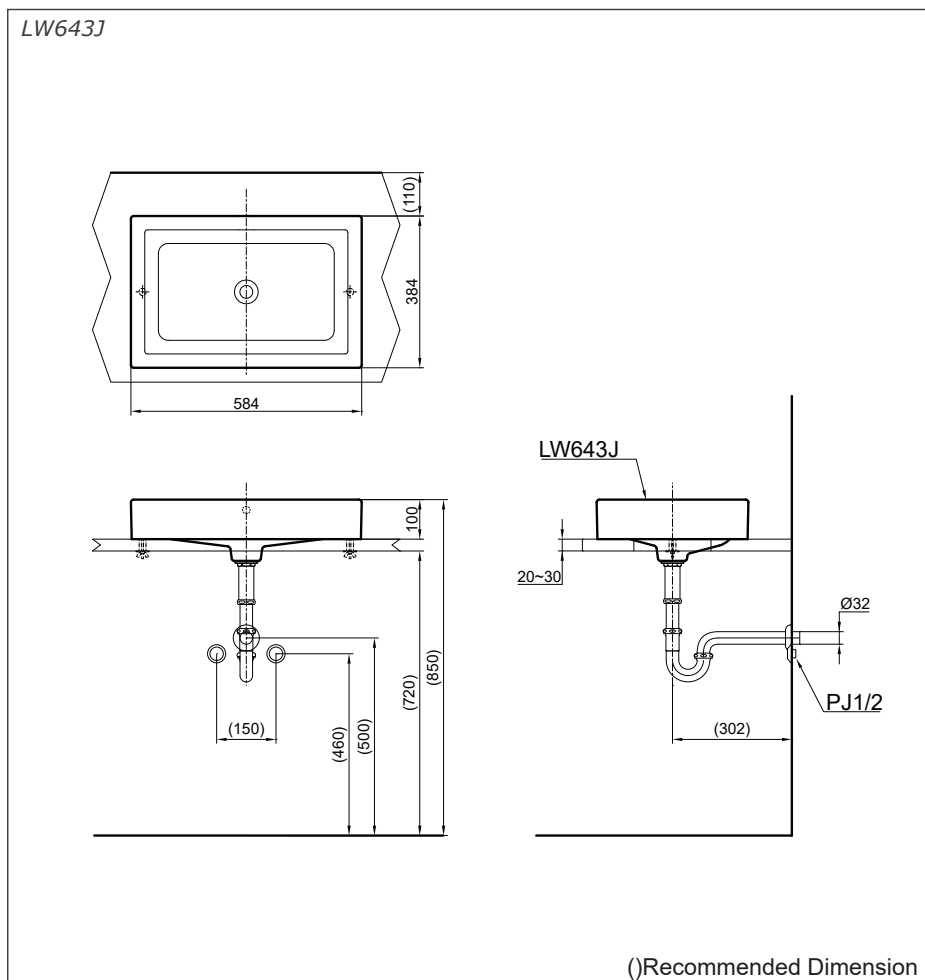

Colors

White

Please consult a TOTO representative for details